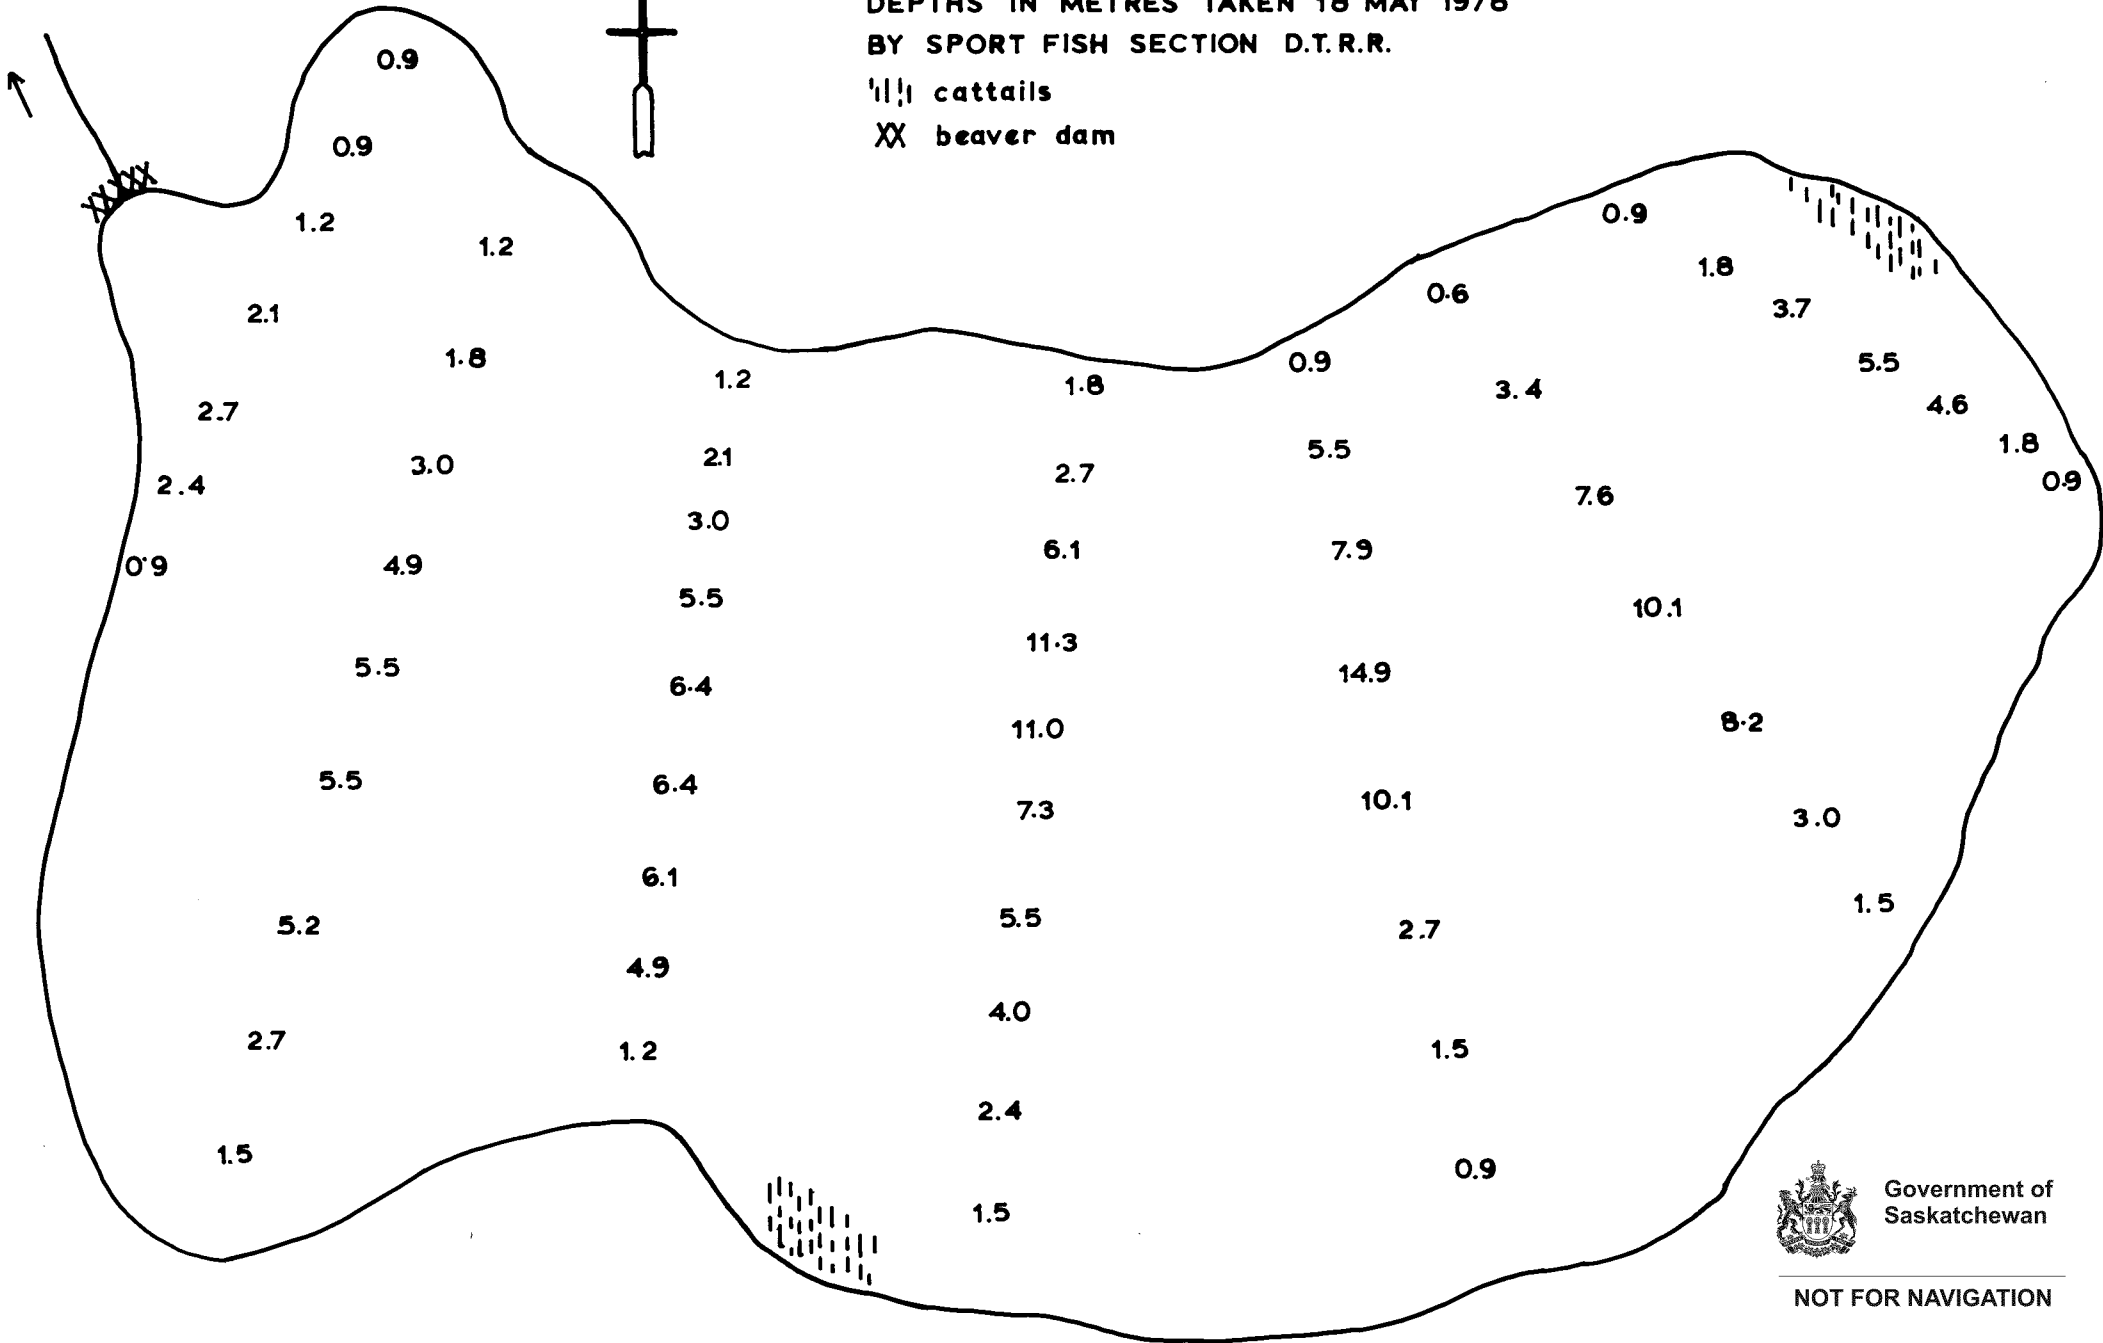

N

CORA LAKE

NW 1/4 14-61-18 W2

Scale: 64 in = 1 mi 101.03 cm = 1 km

DEPTHS IN METRES TAKEN 18 MAY 1978

BY SPORT FISH SECTION D.T.R.R.

|||| cattails

XX beaver dam