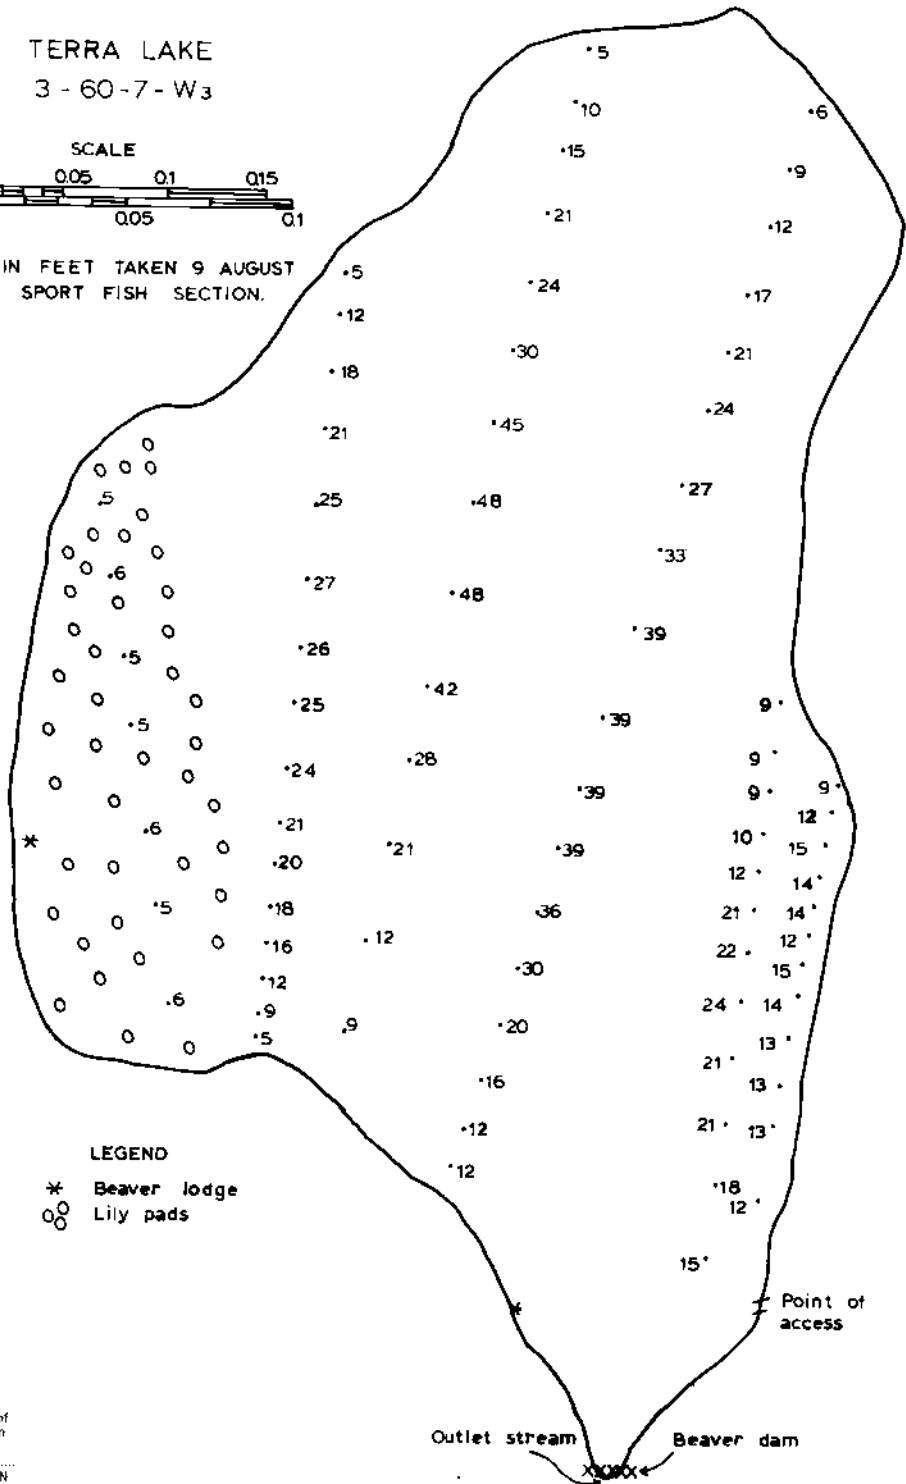

# TERRA LAKE

3 - 60 - 7 - W<sub>3</sub>

DEPTHS IN FEET TAKEN 9 AUGUST  
1979 BY SPORT FISH SECTION.

### LEGEND

- \* Beaver lodge
- Lily pads